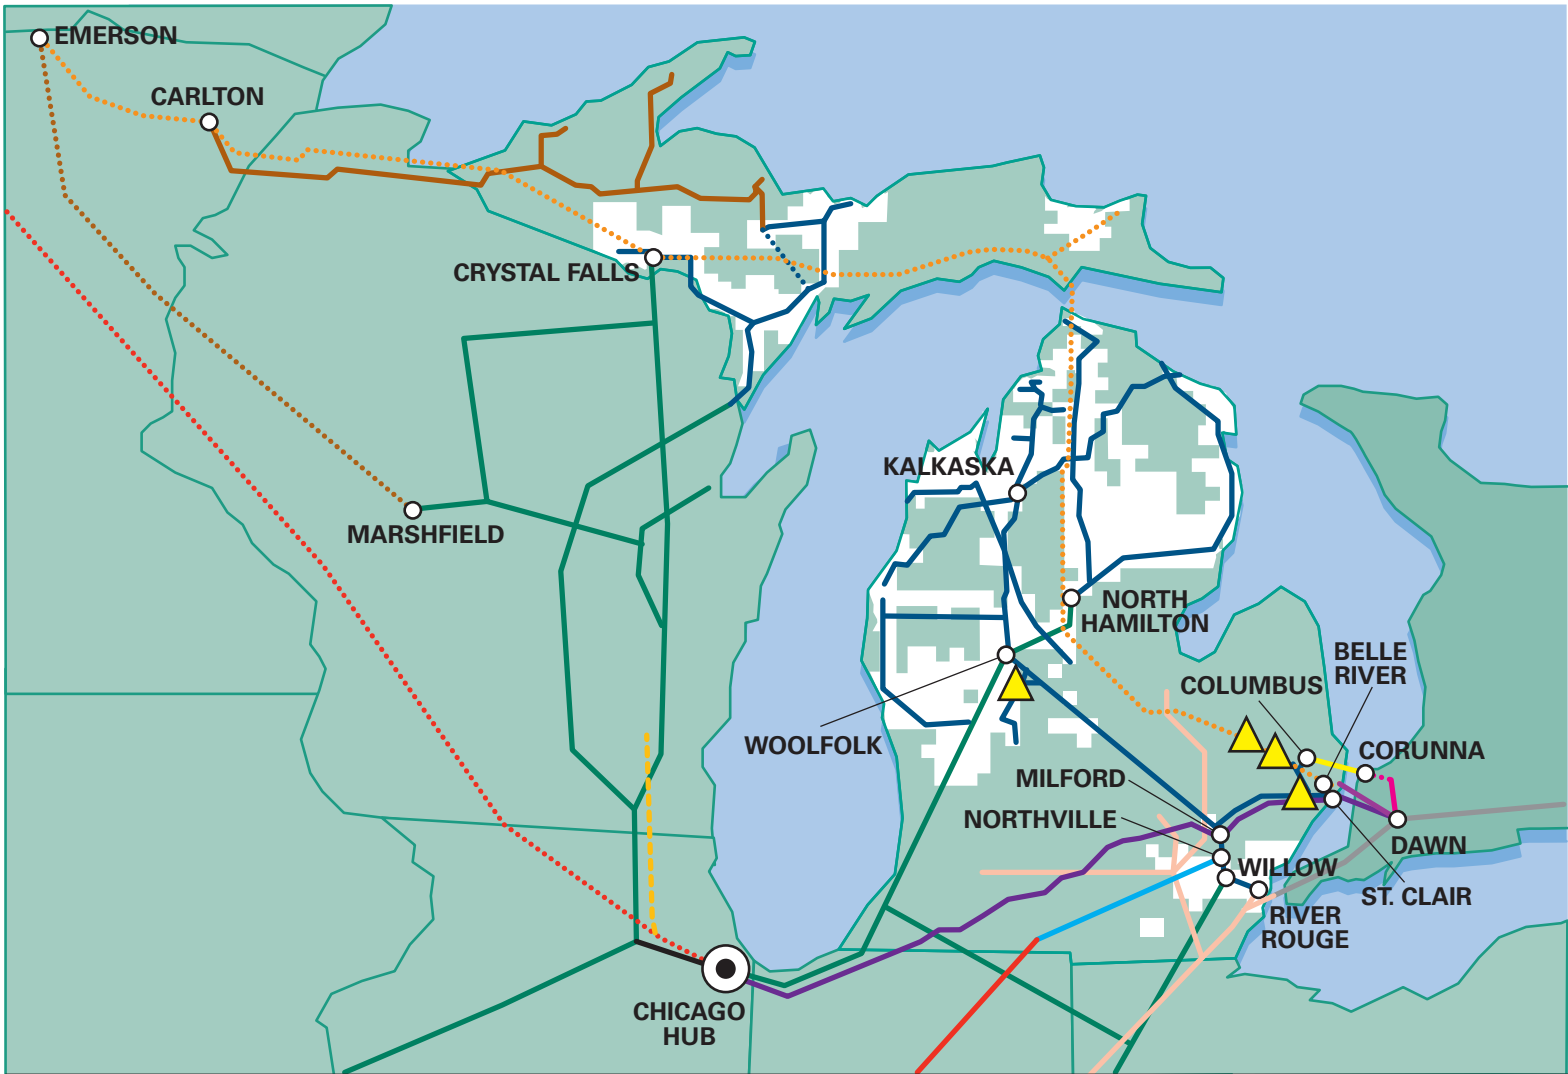

# Service Territory & Major Connections

- |                        |                    |                     |                        |
|------------------------|--------------------|---------------------|------------------------|
| — MichCon              | — Consumers Energy | — Panhandle Eastern | — Vector               |
| ··· MichCon (Jet Fuel) | ··· Great Lakes    | — Tecumseh          | ··· Viking             |
| ··· Alliance           | — Guardian         | ··· TransCanada     | □ MichCon Service Area |
| — ANR                  | ··· Niagara        | — Trunkline         | ▲ Storage Field        |
| — ANR Link             | — Northern Natural | — Union             |                        |